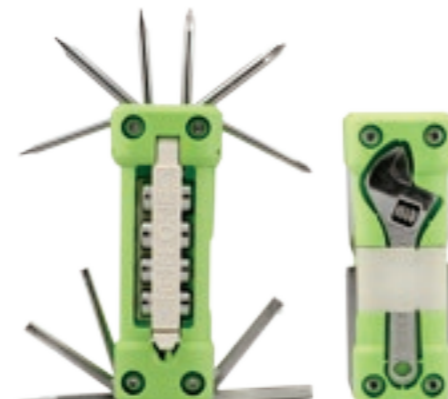

TLS0013
16 pieces tool kit, a wrench, a punch, a socket connecting rod, 4 sockets, 6 screwdriver bits, 3 hex keys.
Material: ABS, SS316, PP
Dimensions: 12.5 x 4.7 x 4.2 cm