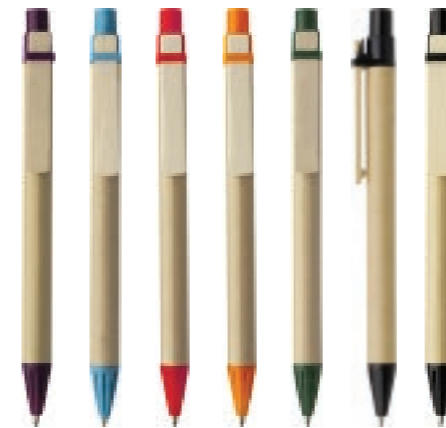

Material: Recycled paper, Biodegradable PSM
Dimensions: 1 x 13.8 cm

PEN0029
Eco click ballpoint pen, coloured paper barrel, linen white appointments.