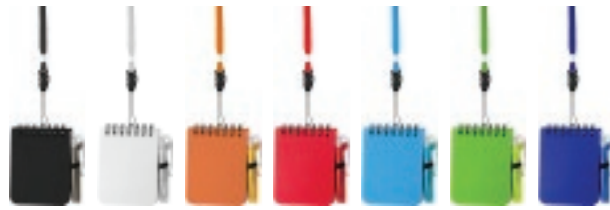

NBK0008

Mini spiral notebook, translucent PP cover, 60 lined pages, matching ballpoint pen and a removable lanyard.

Material: Aluminium, ABS, PP
Dimensions: 8 x 9 x 1.8 cm