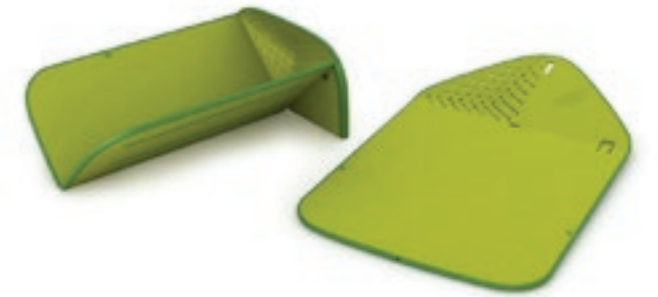

**KUT0030**

Mesh foldable cutting board that doubles as a strainer

Material: PP  
Dimensions: 41.5 x 26.5 x 0.3 cm

**KUT0029**

3 Piece soft chopping boards

Material: PP  
Dimensions: 28 x 17 x 13.5 cm

**KUT0031**