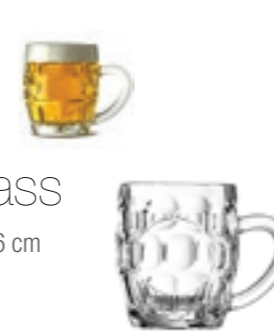

LIQ0006
1/4 L Beer Glass

Dimensions: H9.5 x TD7.2 x BD6 cm
Capacity: 280ml, weight: 320g

LIQ0007
1/2 L Beer Glass