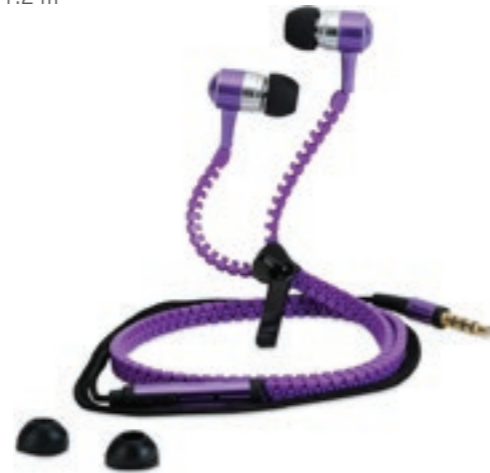

MNA0019

Tired of tangling wires? these earphones are the solution, just zip them up and throw them in your bag.

Material: PP, PS
Length 1.2 m

MNA0021

Tangle free shoelace earphones.

Material: Polyester 600D, PP
Length 1.2 m