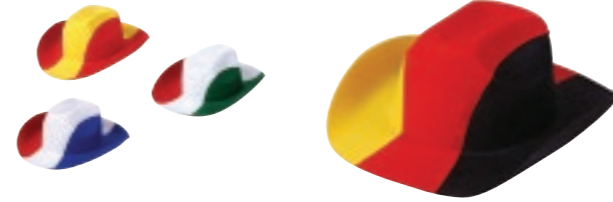

keep your drinks cold and your hands dry.

Material: Neoprene  
Can cooler dimensions: Ø 6 x 10 cm  
Bottle cooler dimensions: Ø 5.5 x 20 cm

**CHR0041**  
Material: PVC

**CHR0042**  
Material: PVC

**CHR0038**  
Material: PVC, Felt